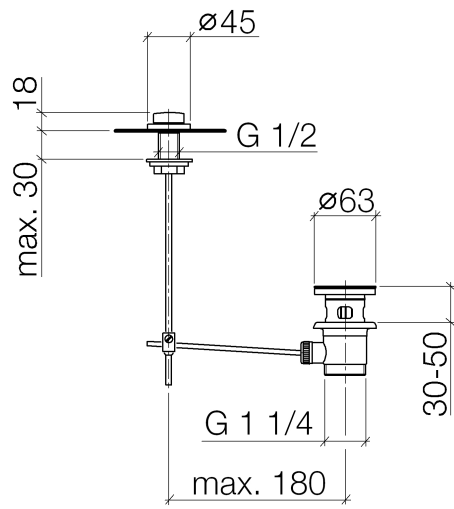

**Basin Waste with knob for deck mounting 1 1/4" - Dark Chrome**

IMO

10 200 970

Fits: IMO, LULU, MADISON, MEM, TARA,  
CL.1, LISSÉ, VAIA, META, CYO

	Dark Chrome	10 200 970-19
	Chrome	10 200 970-00
	Brushed Platinum	10 200 970-06
	Platinum	10 200 970-08
	Durabress (23kt Gold)	10 200 970-09
	Light Gold	10 200 970-26
	Brushed Light Gold	10 200 970-27
	Brushed Durabress (23kt Gold)	10 200 970-28
	Matte Black	10 200 970-33
	Brushed Bronze	10 200 970-42
	Brushed Champagne (22kt Gold)	10 200 970-46
	Champagne (22kt Gold)	10 200 970-47
	Brushed Chrome	10 200 970-93
	Brushed Dark Platinum	10 200 970-99

## Basin Waste with knob for deck mounting 1 1/4" - Dark Chrome

---

IMO

10 200 970

Only suitable for basins with an overflow.

10 200 970

10 200 970

Parts for other  
finishes can be found  
here: [Chrome](#)